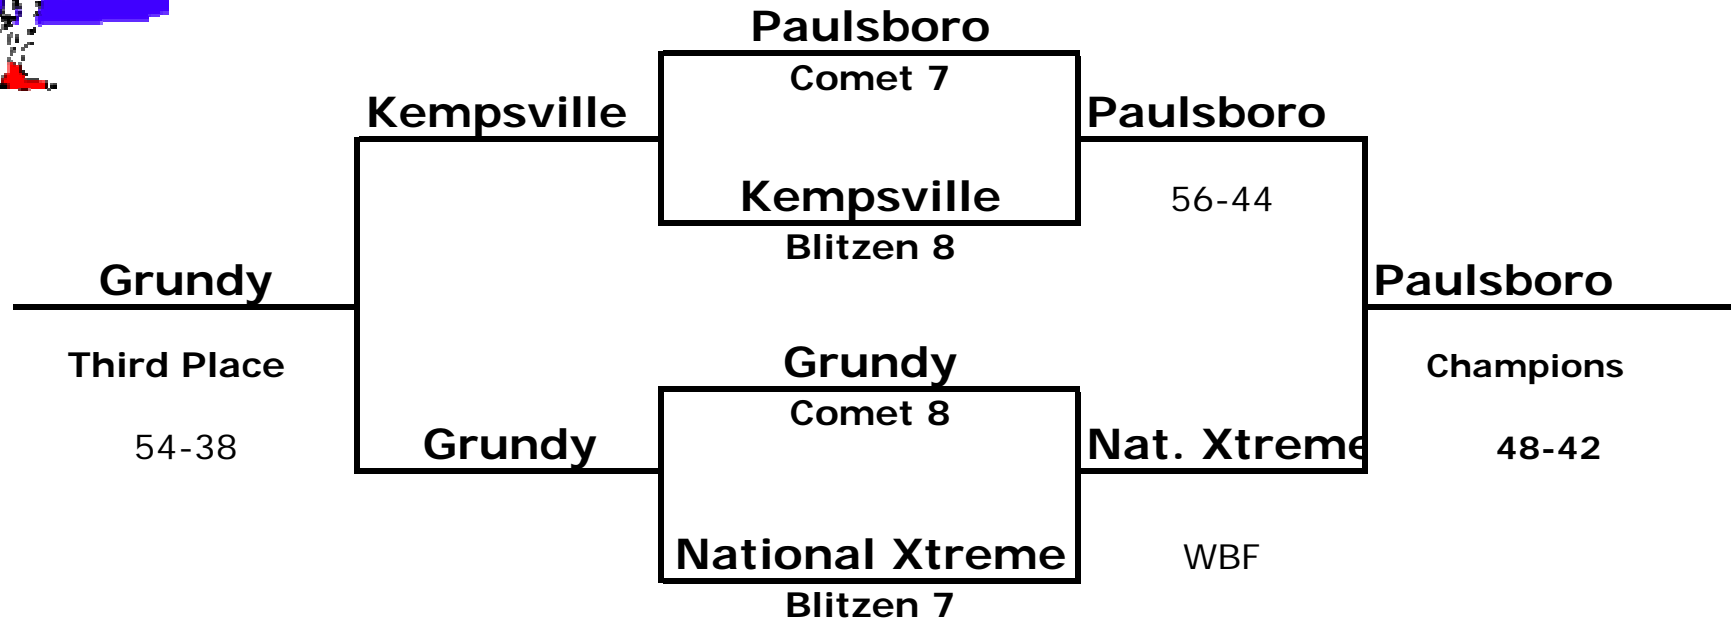

2005
Virginia Challenge Holiday Duals

Consolation
Brackets

SJWA

South Jersey Wrestling Association – Virginia Challenge Partner