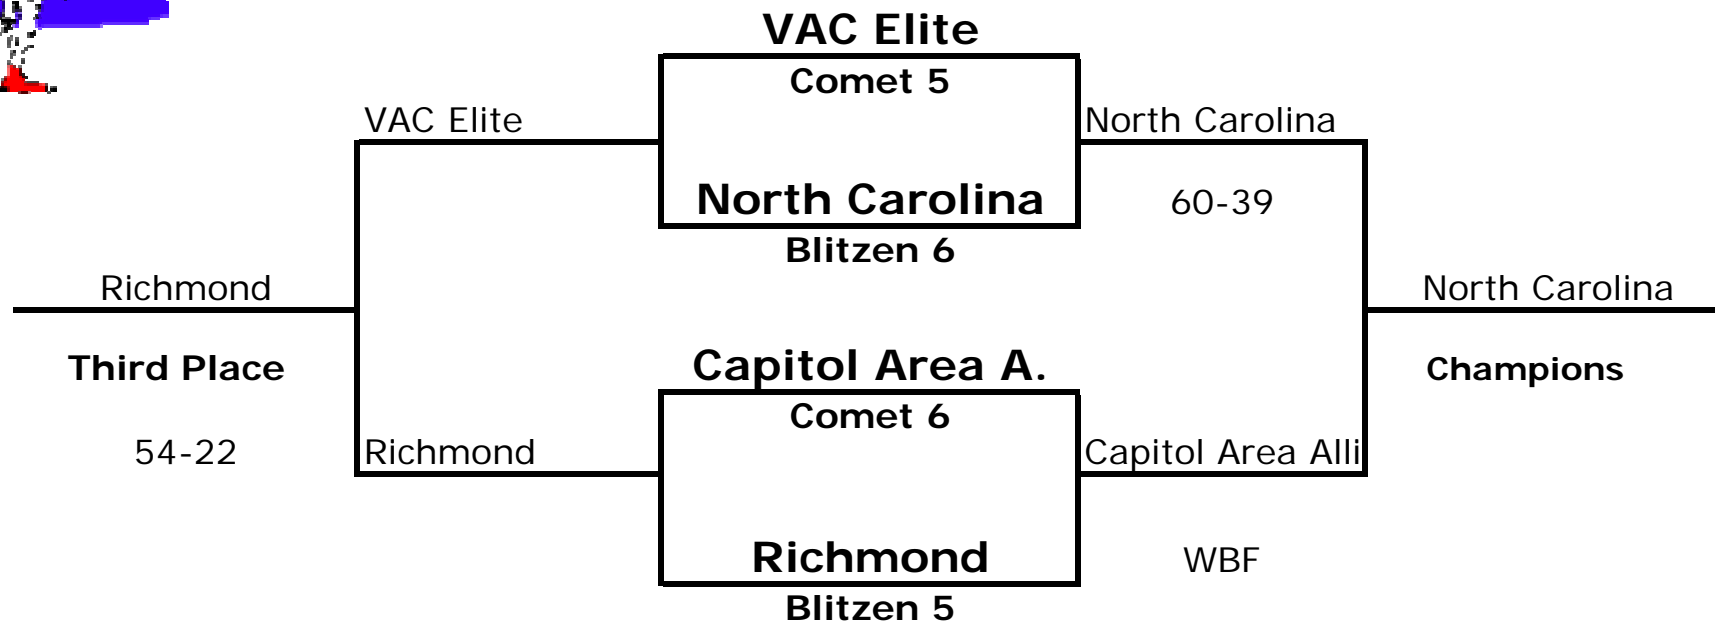

2005
Virginia Challenge Holiday Duals

Consolation
Brackets

SJWA

South Jersey Wrestling Association – Virginia Challenge Partner